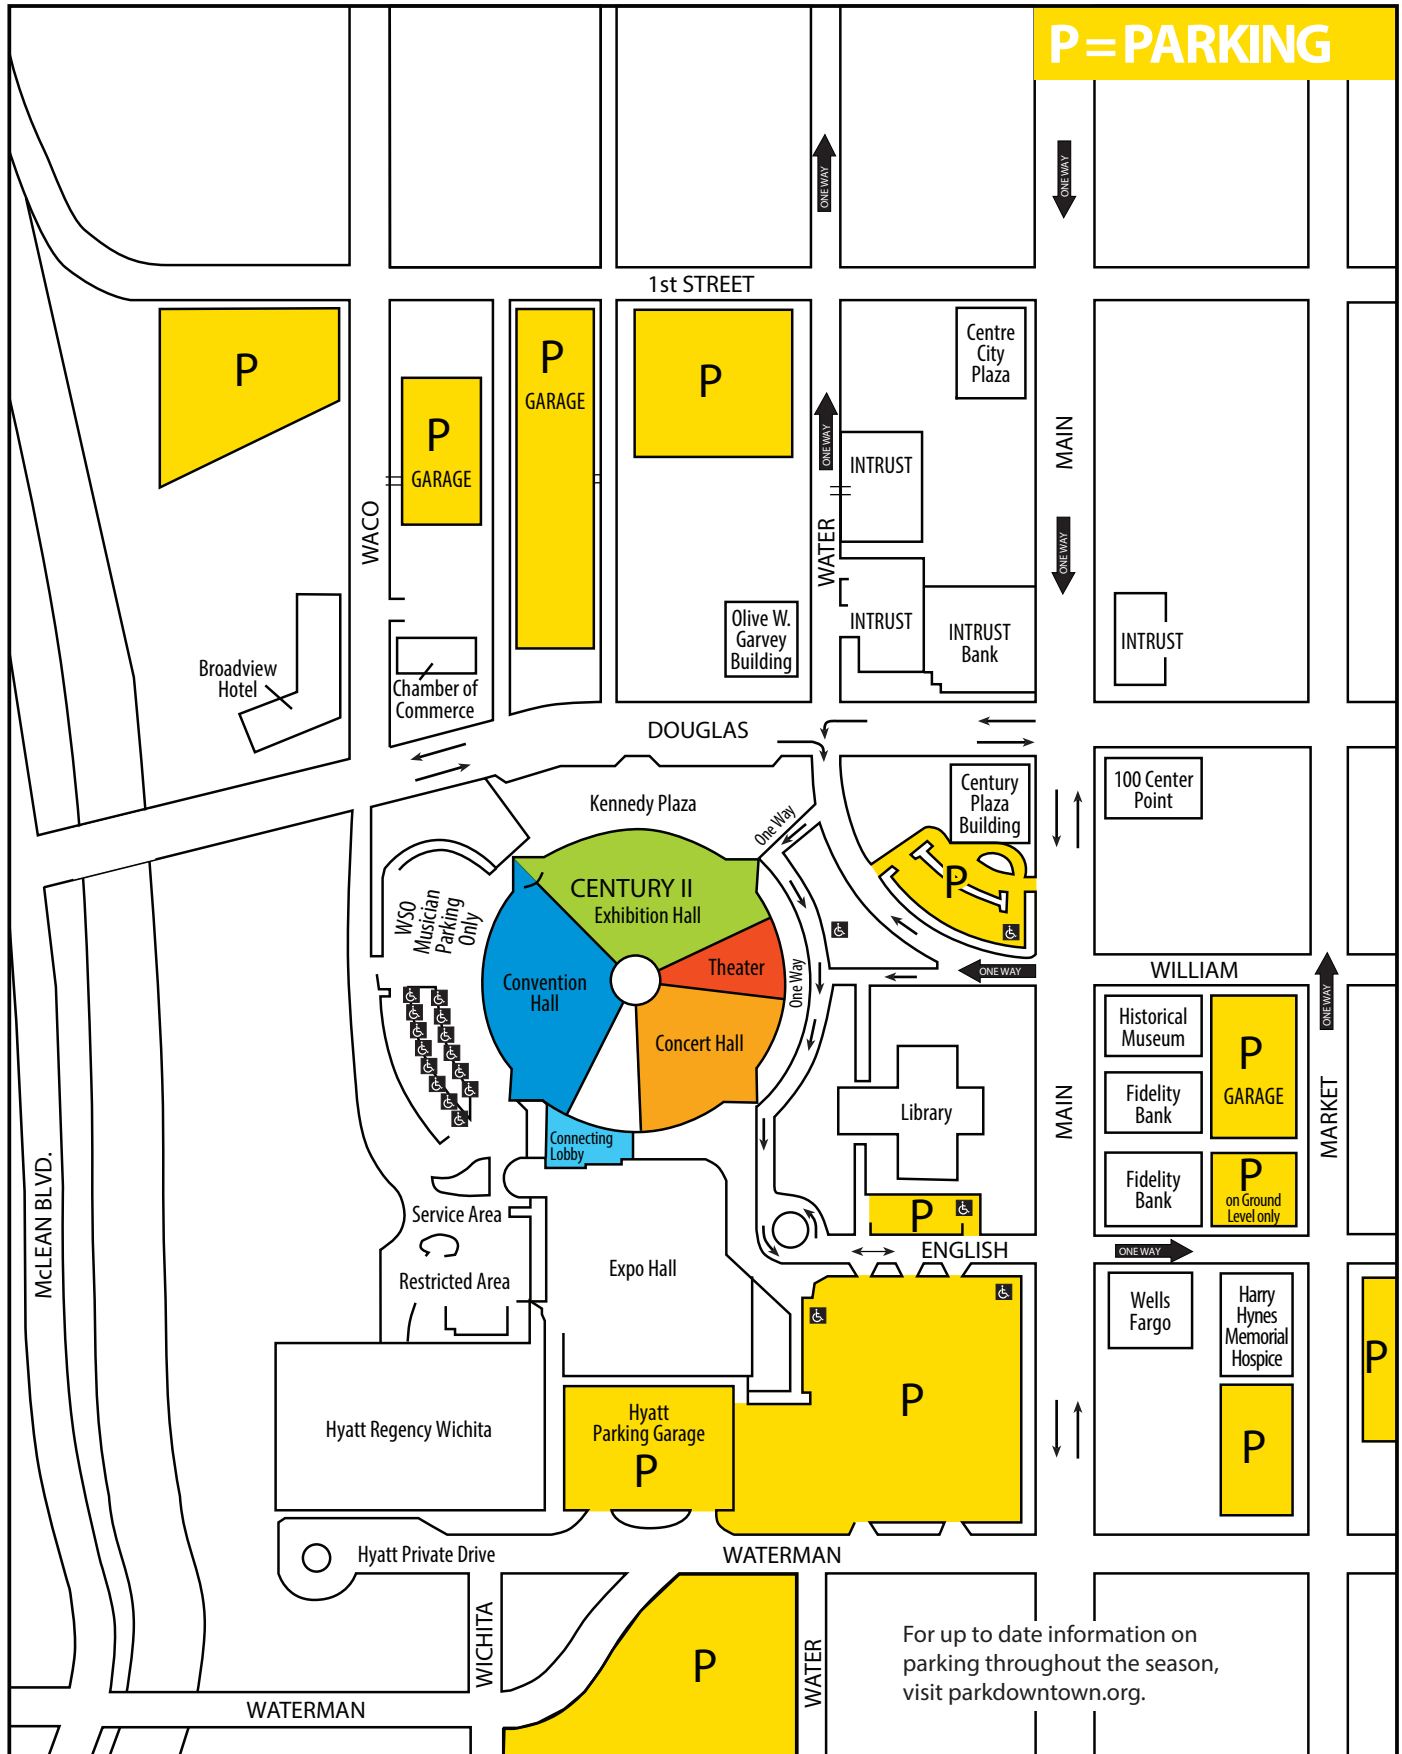

Wichita Symphony

CONCERT PARKING

For up to date information on parking throughout the season, visit parkdowntown.org.