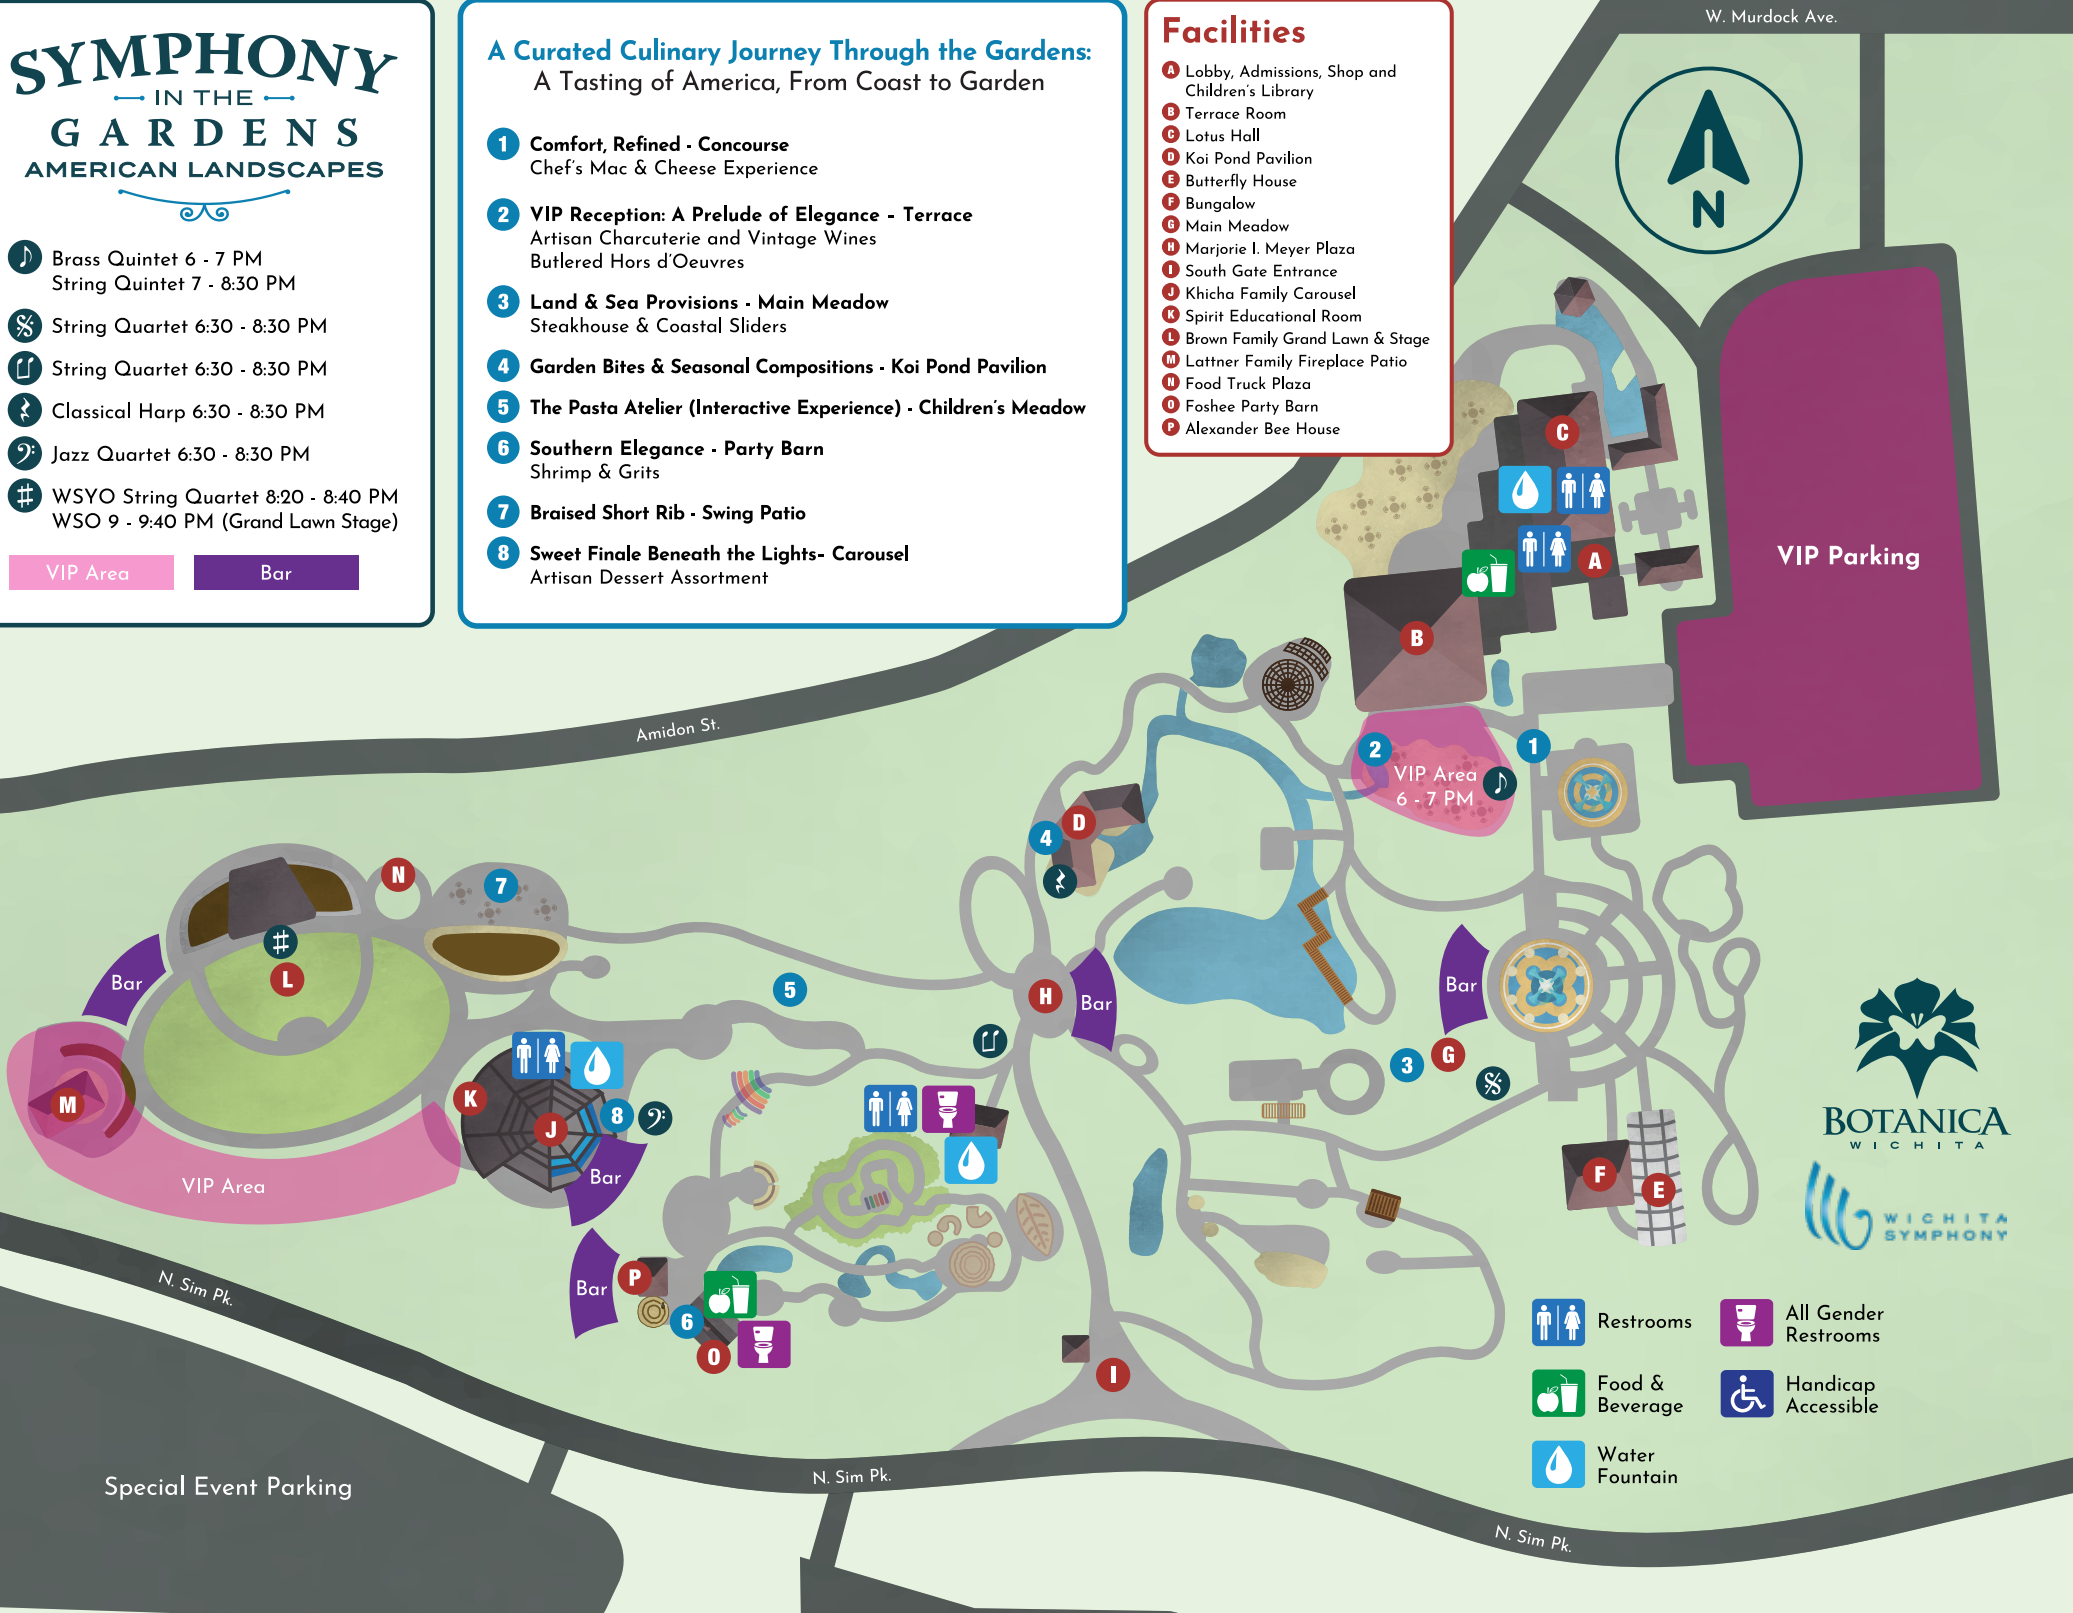

SYMPHONY — IN THE — GARDENS AMERICAN LANDSCAPES

-  Brass Quintet 6 - 7 PM
String Quintet 7 - 8:30 PM
-  String Quartet 6:30 - 8:30 PM
-  String Quartet 6:30 - 8:30 PM
-  Classical Harp 6:30 - 8:30 PM
-  Jazz Quartet 6:30 - 8:30 PM
-  WSYO String Quartet 8:20 - 8:40 PM
WSO 9 - 9:40 PM (Grand Lawn Stage)

VIP Area

Bar

A Curated Culinary Journey Through the Gardens: A Tasting of America, From Coast to Garden

- 1 Comfort, Refined - Concourse**
Chef's Mac & Cheese Experience
- 2 VIP Reception: A Prelude of Elegance - Terrace**
Artisan Charcuterie and Vintage Wines
Butlered Hors d'Oeuvres
- 3 Land & Sea Provisions - Main Meadow**
Steakhouse & Coastal Sliders
- 4 Garden Bites & Seasonal Compositions - Koi Pond Pavilion**
- 5 The Pasta Atelier (Interactive Experience) - Children's Meadow**
- 6 Southern Elegance - Party Barn**
Shrimp & Grits
- 7 Braised Short Rib - Swing Patio**
- 8 Sweet Finale Beneath the Lights- Carousel**
Artisan Dessert Assortment

Facilities

- A** Lobby, Admissions, Shop and Children's Library
- B** Terrace Room
- C** Lotus Hall
- D** Koi Pond Pavilion
- E** Butterfly House
- F** Bungalow
- G** Main Meadow
- H** Marjorie I. Meyer Plaza
- I** South Gate Entrance
- J** Khicha Family Carousel
- K** Spirit Educational Room
- L** Brown Family Grand Lawn & Stage
- M** Lattner Family Fireplace Patio
- N** Food Truck Plaza
- O** Foshee Party Barn
- P** Alexander Bee House

W. Murdock Ave.

VIP Parking

Amidon St.

2
VIP Area
6 - 7 PM

VIP Area

N. Sim Plk.

Special Event Parking

N. Sim Plk.