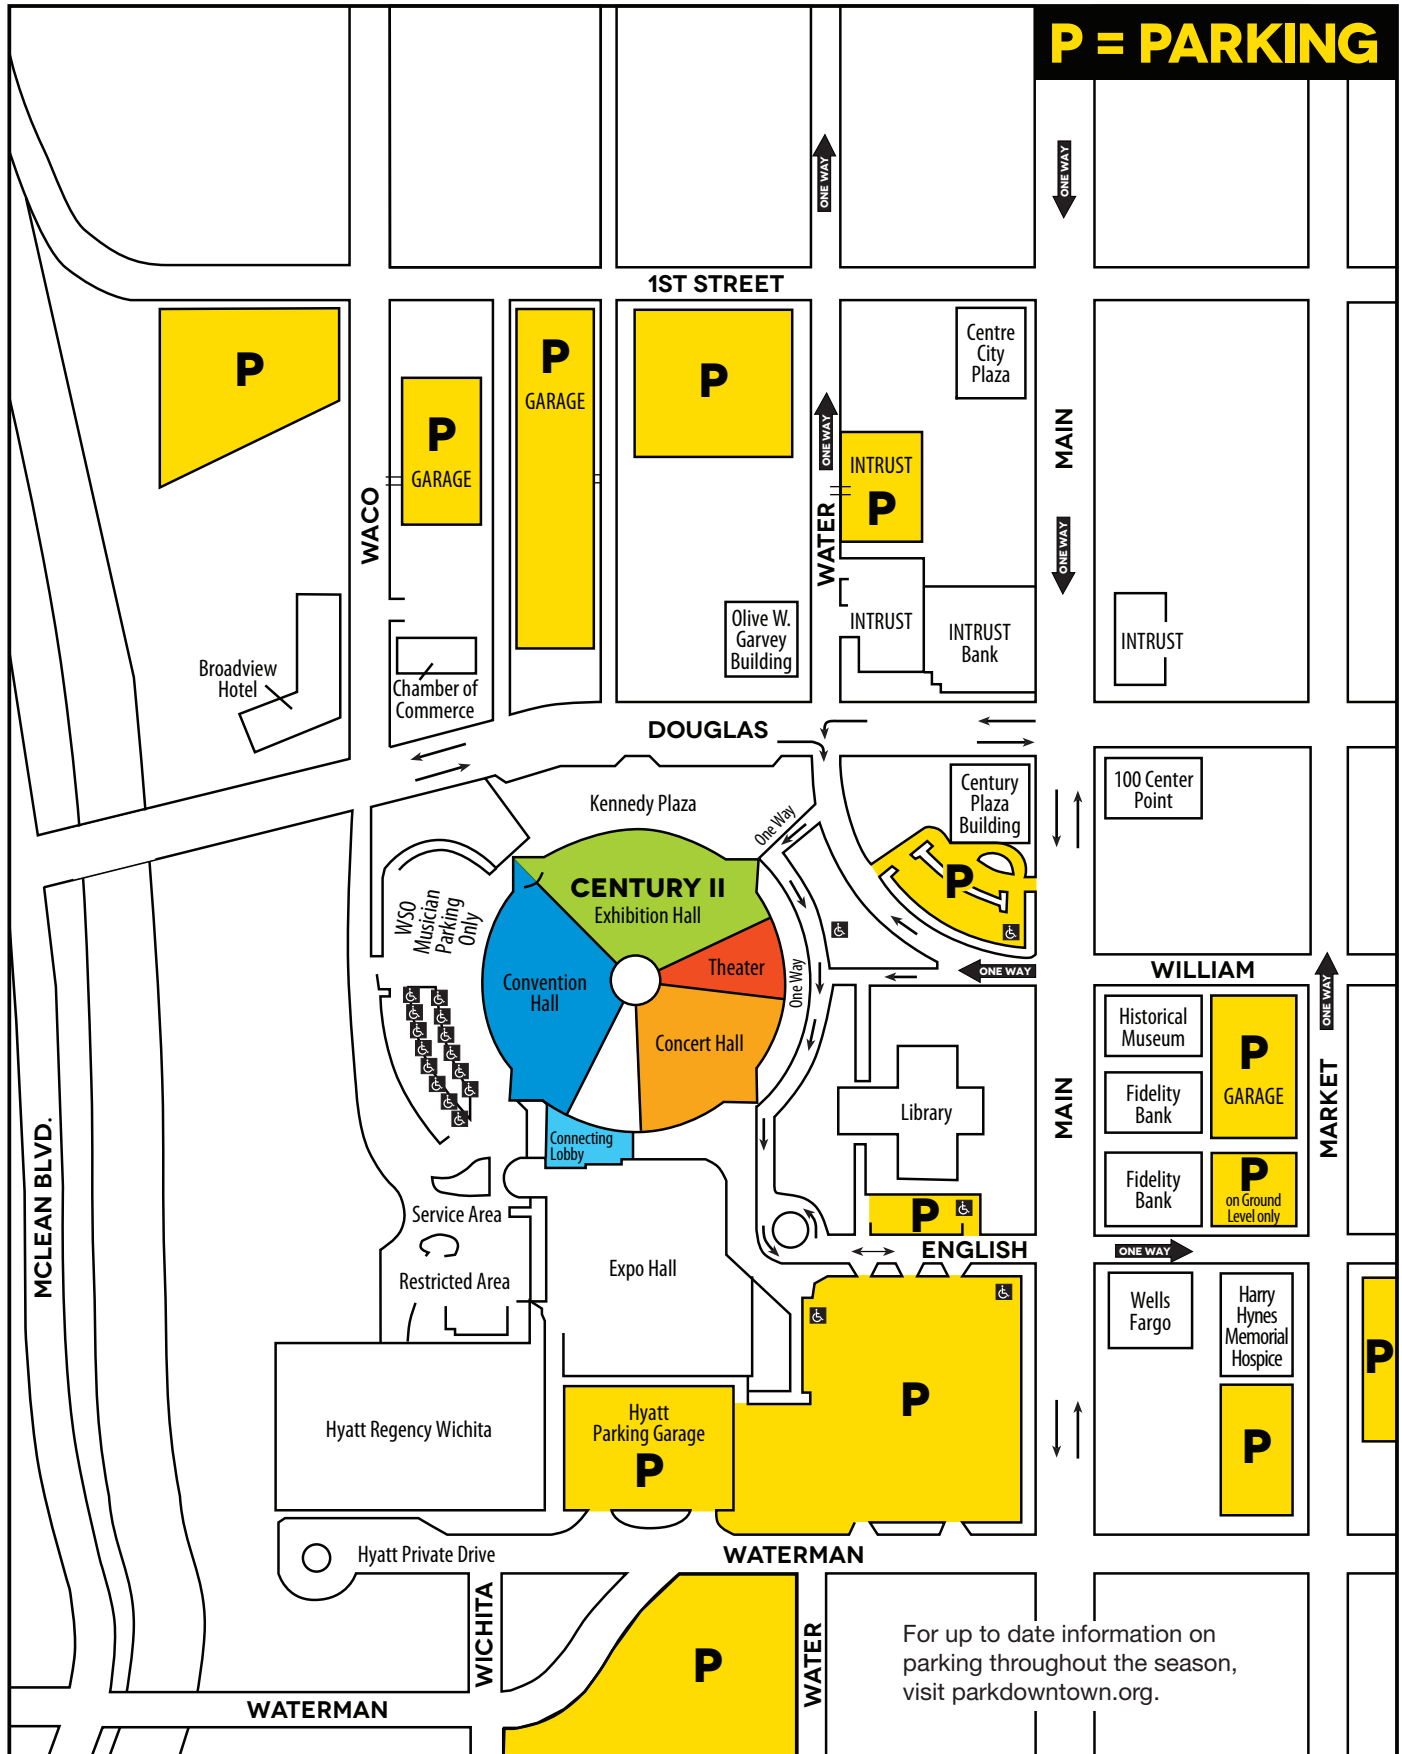

# WICHITA SYMPHONY ORCHESTRA 2016-2017 CONCERT PARKING

For up to date information on parking throughout the season, visit [parkdowntown.org](http://parkdowntown.org).